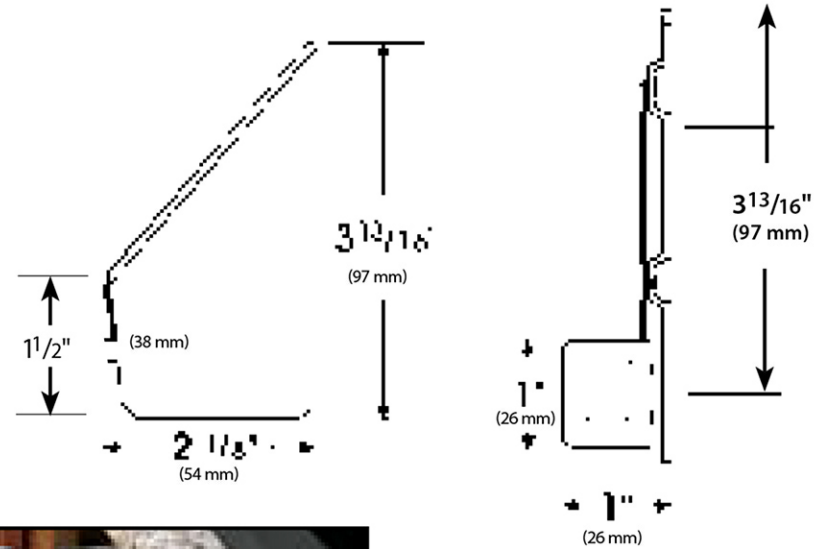

6572/6581/6591 SERIES

SINK FRONT (TIP-OUT) TRAYS

Rev-A-Shelf's most popular Sink Front Tip-Out Tray Set, the 6572 Series, includes one conventional open tray, one accessory tray with ring holder and soap dish, and 2 pairs of Self-Holdin[®] hinges. The 6572 Series is made of high-impact polystyrene and is available in 11" or 14" sizes in white or almond. Trays can be purchased individually without hinges in a bulk 40-tray pack.

PRODUCT #s

DESCRIPTION

PRODUCT DIMENSIONS

FINISH

False Front Tip-Out Tray System (Std./Acc.)

6572-11-**-52

Std/Acc Trays with Hinges

11" (280 mm)W x 2 1/8" (54 mm)D x 3 13/16" (97 mm)H

Polymer Trays

6572-14-**-52

Std/Acc Trays with Hinges

14" (356 mm)W x 2 1/8" (54 mm)D x 3 13/16" (97 mm)H

Polymer Trays

CONTAINS:

6572 Series: Each set has (1) Standard and (1) Accessory tray and 2-pair of Self-Holdin[®] hinges.