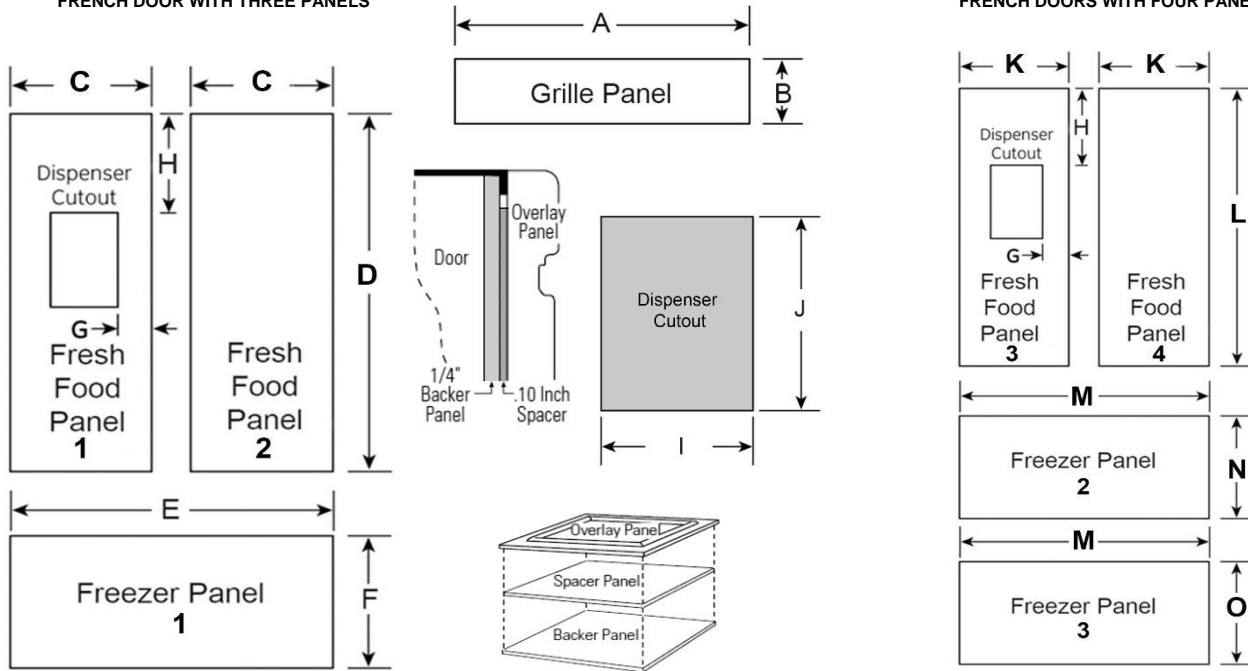

Koch Classic

Authentic Appliance Front Dimension

Using Adobe Reader, download this form, fill it out and attach to your Cab Connect order

Customer: _____

Order Date: _____

PO Number: _____

Job Name: _____

FRENCH DOOR WITH THREE PANELS

FRENCH DOORS WITH FOUR PANELS

CHECK CONFIGURATION ABOVE AND COMPLETE DIMENSION INFORMATION FOR PANELS NEEDED BELOW

A - GRILLE PANEL WIDTH	B - GRILLE PANEL HEIGHT	DISPENSER CUTOUT POSITION	
1/4" PANEL WIDTH _____	1/4" PANEL HEIGHT _____	G WIDTH _____	H HEIGHT _____
1/8" PANEL WIDTH _____	1/8" PANEL HEIGHT _____	DISPENSER CUTOUT DIMENSIONS	
DOOR SIZE _____	DOOR SIZE _____	I WIDTH _____	J HEIGHT _____

FRENCH DOOR -THREE PANEL - APPLIANCE DIMENSIONS

C - FOOD PANEL 1 & 2 WIDTH	D - FOOD PANEL 1 & 2 HEIGHT	E - FREEZER PANEL 1 WIDTH	F - FREEZER PANEL 1 HEIGHT
1/4" PANEL WIDTH _____	1/4" PANEL HEIGHT _____	1/4" PANEL WIDTH _____	1/4" PANEL HEIGHT _____
1/8" PANEL WIDTH _____	1/8" PANEL HEIGHT _____	1/8" PANEL WIDTH _____	1/8" PANEL HEIGHT _____
DOOR SIZE _____	DOOR SIZE _____	DOOR SIZE _____	DOOR SIZE _____

FRENCH DOOR - FOUR PANEL - APPLIANCE DIMENSIONS

K - FOOD PANEL 3 & 4 WIDTH	L - FOOD PANEL 3 & 4 HEIGHT	M - FREEZER PANEL 2 & 3 WIDTH	N - FREEZER PANEL 2 HEIGHT	O - FREEZER PANEL 3 HEIGHT
1/4" PANEL WIDTH _____	1/4" PANEL HEIGHT _____	1/4" PANEL WIDTH _____	1/4" PANEL HEIGHT _____	1/4" PANEL HEIGHT _____
1/8" PANEL WIDTH _____	1/8" PANEL HEIGHT _____	1/8" PANEL WIDTH _____	1/8" PANEL HEIGHT _____	1/8" PANEL HEIGHT _____
DOOR SIZE _____	DOOR SIZE _____	DOOR SIZE _____	DOOR SIZE _____	DOOR SIZE _____