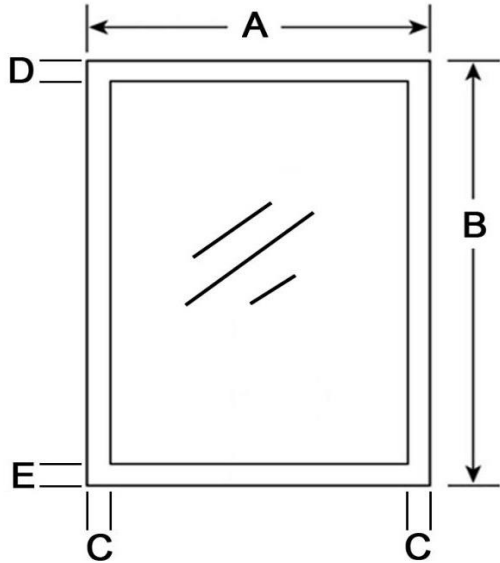

# Koch Classic

**Authentic Appliance Wine Front Dimension**

Using Adobe Reader, download this form, fill it out and and attach to your Cab Connect order

Customer: \_\_\_\_\_

Order Date: \_\_\_\_\_

PO Number: \_\_\_\_\_

Job Name: \_\_\_\_\_

**CHECK CONFIGURATION ABOVE AND COMPLETE DIMENSION INFORMATION FOR OPEN PANEL DOOR NEEDED BELOW**

WINE COOLER DOOR

A - DOOR WIDTH

B - DOOR HEIGHT

C - STILE WIDTH

D - TOP RAIL HEIGHT

E - BOTTOM RAIL HEIGHT